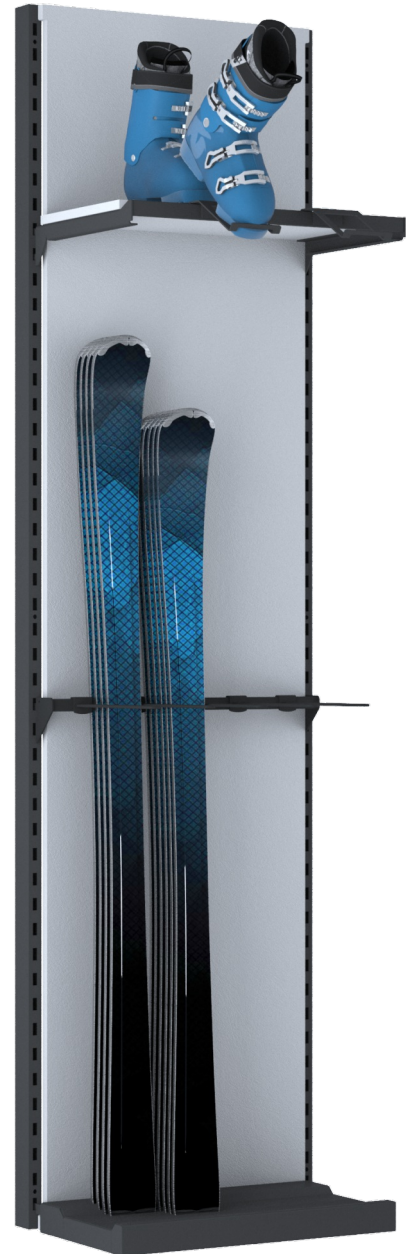

SHOP DISPLAY: SKIS

- > **Smart & user-friendly**
Functional construction and easy regulation
- > **Adjustable height of crossbars**
Optimal space arrangement
- > **Adjustable position of arms**
For maximum storage capacity
- > **Wall panel customization**
Made of steel, wood or furniture boards
- > **Thick & Durable**
Components made of powder coated steel
- > **Fixed or free-standing**
Wall fixing system or firm standing supports
- > **Base with rubber surface**
For greater stability of skis

Technology

Details

Wall construction post	2
Wall panel	1
Boot shelf	1
Ski boot holder	2
Crossbar for arms	1
Arm for skis	5
Ski base	1

Wall panels

Dimensions

Width	Depth	Height
622	560	2450

mm

white/anthracite grey/wood/furniture board