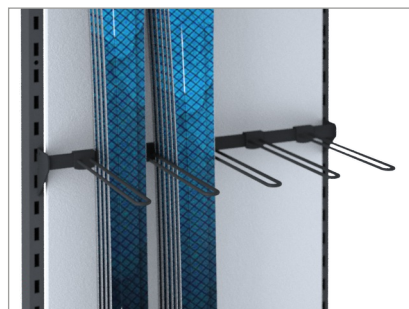

SHOP DISPLAY: SKIS

- > **Smart & user-friendly**
Functional construction and easy regulation
- > **Adjustable height of crossbars**
Optimal space arrangement
- > **Adjustable position of arms**
For maximum storage capacity
- > **Wall panel customization**
Made of steel, wood or furniture boards
- > **Thick & Durable**
Components made of powder coated steel
- > **Fixed or free-standing**
Wall fixing system or firm standing supports
- > **Base with rubber surface**
For greater stability of skis

Technology

Details

Wall construction post	2
Wall panel	1
Boot shelf	1
Ski boot holder	2
Crossbar for arms	1
Arm for skis	5
Ski base	1

Wall panels

Dimensions

Width	Depth	Height
622	560	2450

mm

white/anthracite grey/wood/furniture board